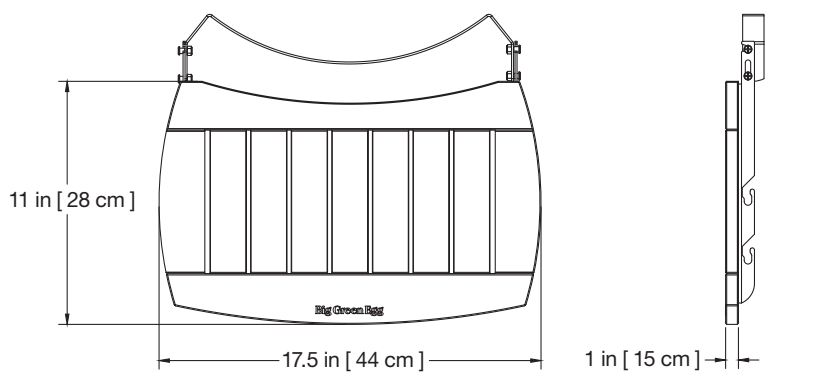

The Ultimate Cooking Experience®

Acacia Wood EGG Mates

17.5 x 11 inch (44 x 28 cm)

The **NEW** Big Green Egg Acacia Wood EGG Mates – 17.5 x 11 inch (44 x 28 cm) – are crafted from sustainably harvested acacia wood with strong mortise and tenon joints – the preferred style of joint for quality furniture and cabinet work. The Mates are finished to match the EGG Handle and the Big Green Egg Acacia Tables for consistency within the product line.

Assembly required

CARE: Clean as needed with a mild detergent and damp, non-abrasive cloth.

Size:	Item Code:
S	120663
M	120670
L	120687
XL	120694